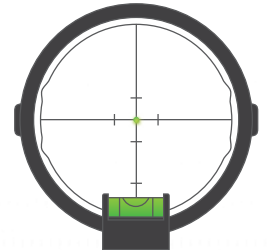

COVERT PRO is available with a standard green LED dot, or a DOUBLE•DOT green and red LED aperture. The red LED acts as a secondary pin and provides a point of aim for extreme distances beyond the range of the yardage tape.

NEW SUNSHADE

- Reduces glare on sight lens.
- Non-reflective internal texture.
- Machined from lightweight aircraft-grade aluminum.
- Neoprene cover included.
- Weight: 0.7 oz.

MODEL	DESCRIPTION
NEW AG431B	Sunshade

SIGHT LENS KIT

- +.50 diopter.
- Approximately 2x magnification.
- Anti-reflective coating.
- 1.87 in. diameter.
- Optical grade polycarbonate lens – lighter than glass.
- Intended for use with COVERT™ Sight Series.
- Weight: 3.2 oz.

MODEL	DESCRIPTION
AG430B	Sight Lens Kit for COVERT™ Sight Series – lens, locking ring, two O-rings, & cleaning cloth

AG23026B / AG2320B

AG23018D / AG23016B / AG2310B