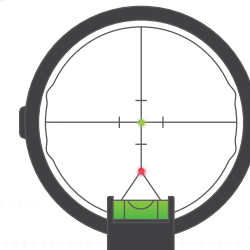

AG23026B / AG2320B